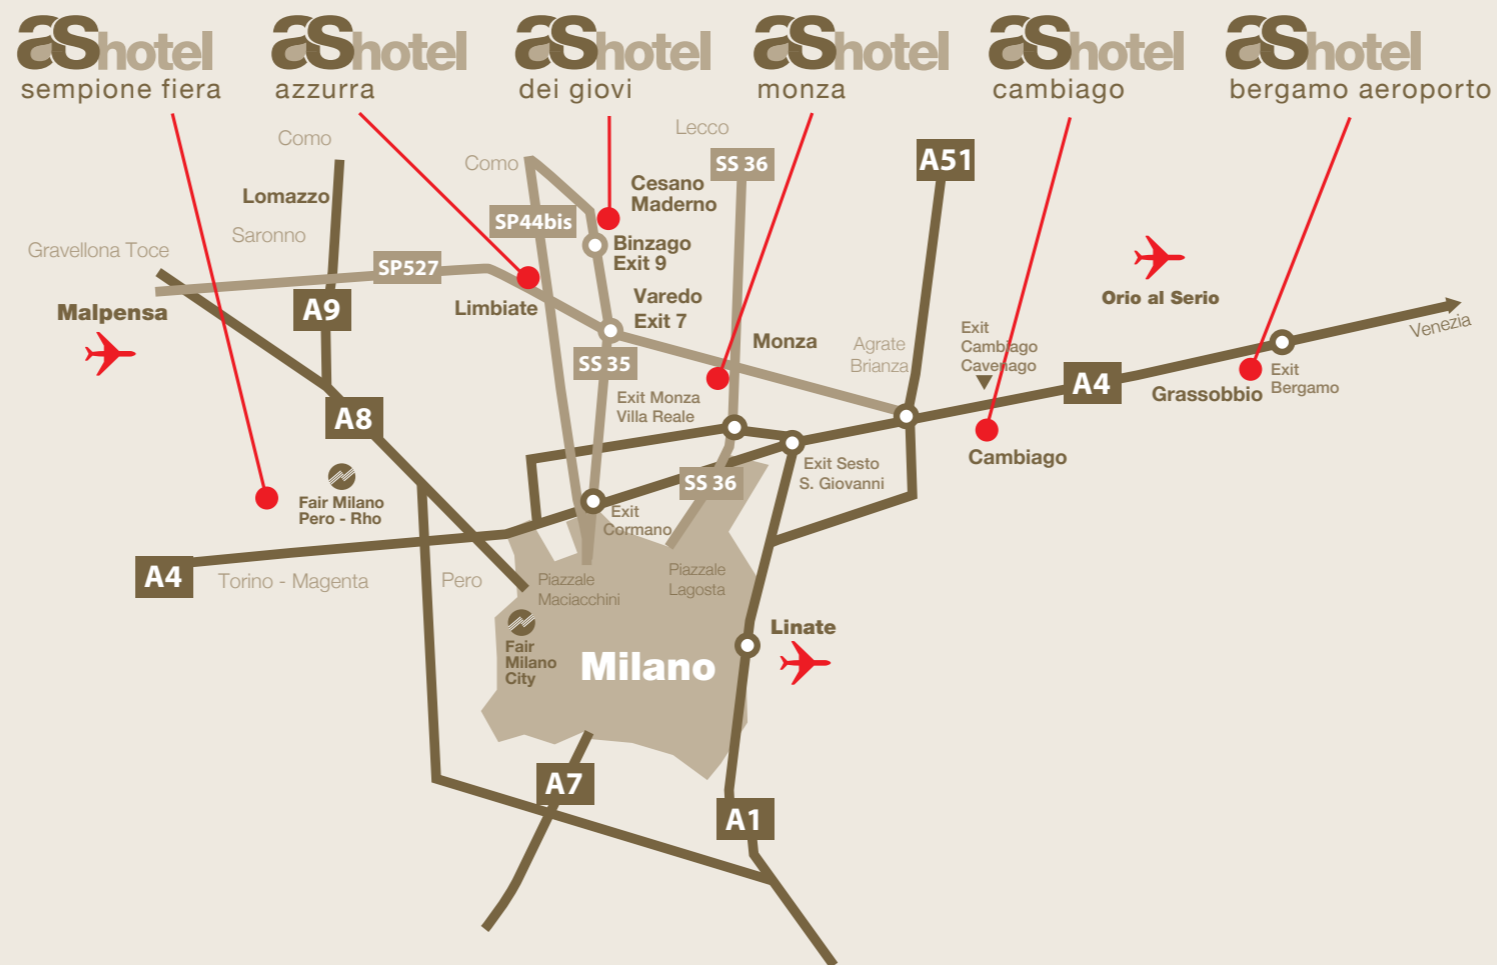

CORDIALITY
HOSPITALITY
DESIGN
ELEGANCE

dei giovi
ashotel

Discover our hospitality

The AS Hotel dei Giovi awaits you in Cesano Maderno, in an ideal, quiet surrounding between Milano and Como, about twenty minutes away from the Milanese airports, from Orio al Serio Airport in Bergamo and the Expo areas of the city of Milano and Rho-Però. Located in a strategic position for the business client "and not only", it's the perfect place to relax with class, elegance and courtesy.

From Turin A4, Como A9, Varese and Malpensa A8: take the highway going towards Venice, exit Cormano, head towards Como, take the S.S. 35 Milano-Meda Lentate exit n. 9 Binzago.

From Genoa A7, Bologna A1 and Linate: take the eastern highway towards Venice, then take the northern highway going towards Como, take the S.S. 35 Milano-Meda, Lentate, exit n.9 Binzago.